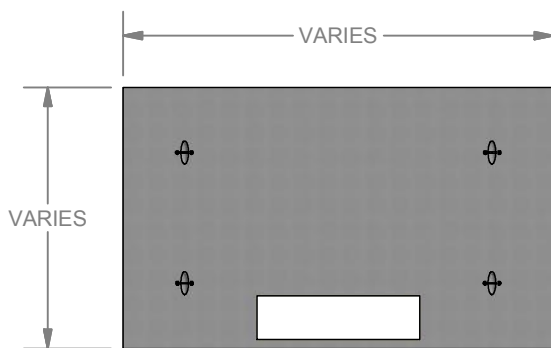

STRUCTURE ID: 900000

Precast Concrete
Equipment Pads

Precast Concrete Equipment Pads :: STRUCTURE ID : 900000

CONTACT US FOR MORE INFORMATION

PLAN VIEW

ELEV. VIEW

LOCKE
SOLUTIONS

PROUDLY BASED IN
HOUSTON, TEXAS