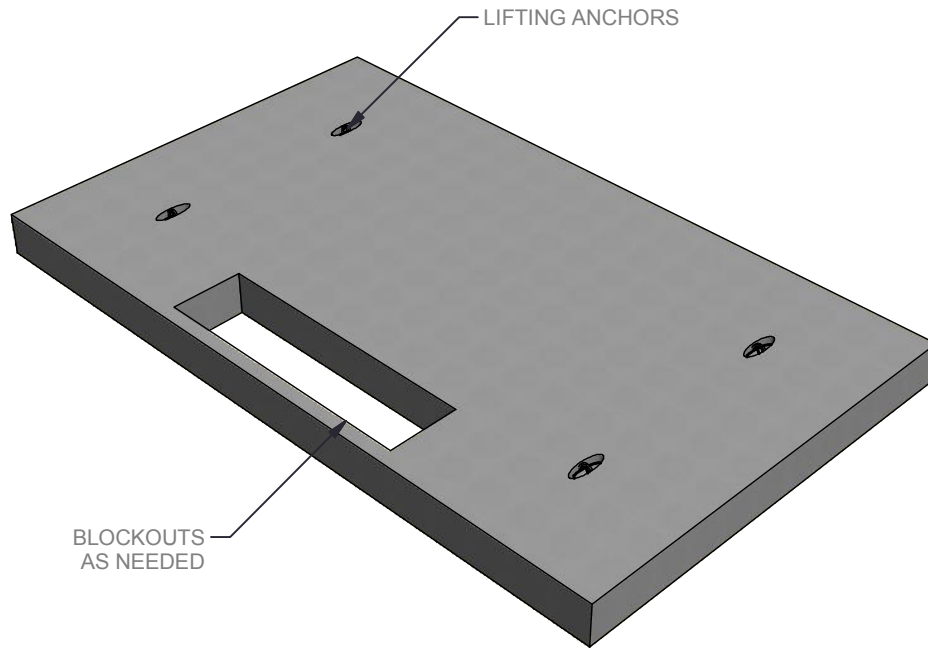

STRUCTURE ID: 900000

Precast Concrete
Equipment Pads

Precast Concrete Equipment Pads :: STRUCTURE ID : 900000

CONTACT US FOR MORE INFORMATION

PLAN VIEW

ELEV. VIEW

LOCKE
SOLUTIONS

PROUDLY BASED IN
HOUSTON, TEXAS