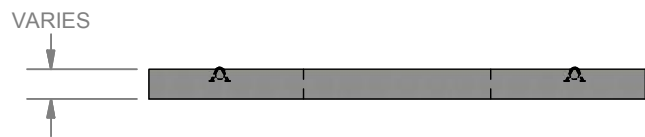

STRUCTURE ID: 900000

Precast Concrete
Equipment Pads

Precast Concrete Equipment Pads :: STRUCTURE ID : 900000

CONTACT US FOR MORE INFORMATION

PLAN VIEW

ELEV. VIEW

LOCKE
SOLUTIONS

PROUDLY BASED IN
HOUSTON, TEXAS