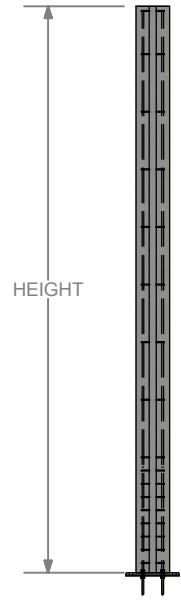

STRUCTURE ID: 900000

Precast Concrete Firewall Panels

Precast Concrete Firewall Panels :: STRUCTURE ID : 900000

COLUMN

PANEL (TYP)

BASE PANEL

PROUDLY BASED IN
HOUSTON, TEXAS

T : 832-804-7062
F : 832-804-7071
E : info@lockesolutions.com