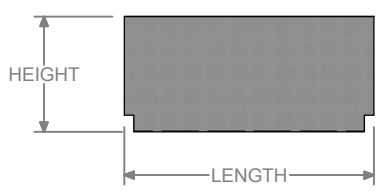

STRUCTURE ID: 900000

Precast Concrete Firewall Panels

Precast Concrete Firewall Panels :: STRUCTURE ID : 900000

COLUMN

PANEL (TYP)

BASE PANEL

PROUDLY BASED IN
HOUSTON, TEXAS

T : 832-804-7062
F : 832-804-7071
E : info@lockesolutions.com