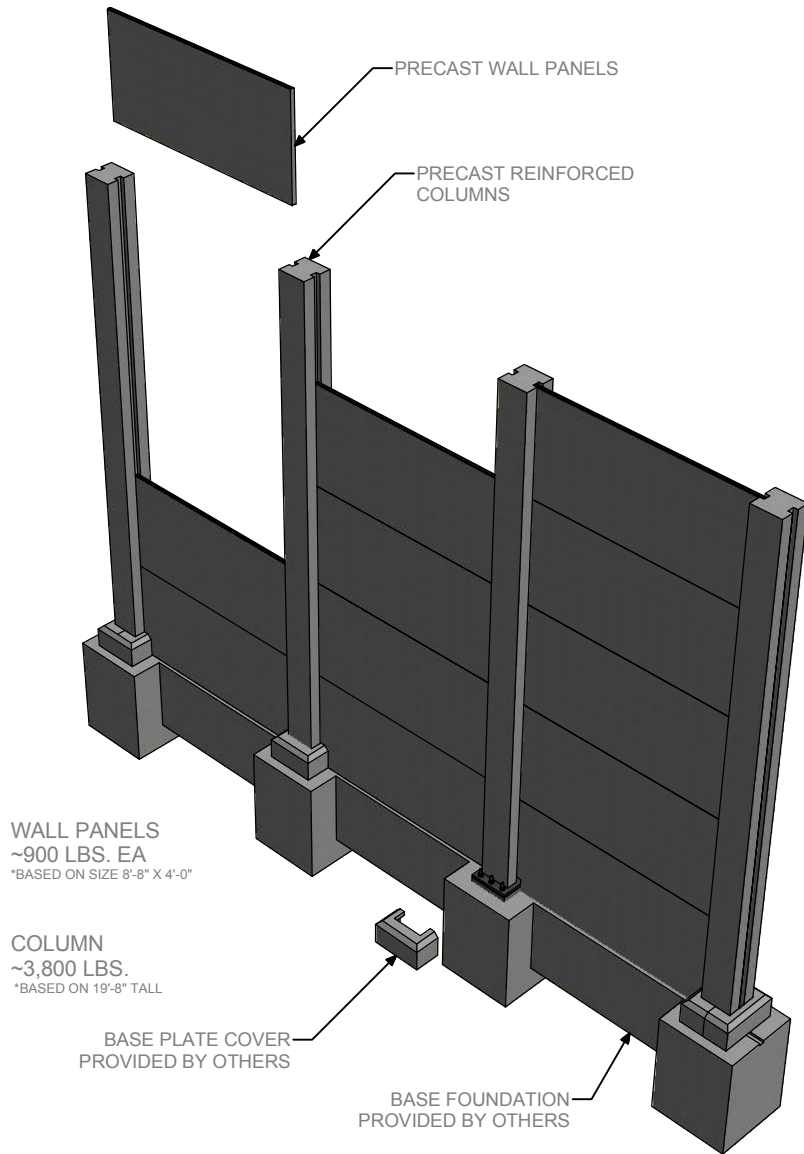

STRUCTURE ID: 900000

Precast Concrete Firewall Panels

Precast Concrete Firewall Panels :: STRUCTURE ID : 900000

COLUMN

PANEL (TYP)

BASE PANEL

PROUDLY BASED IN
HOUSTON, TEXAS

T : 832-804-7062
F : 832-804-7071
E : info@lockesolutions.com