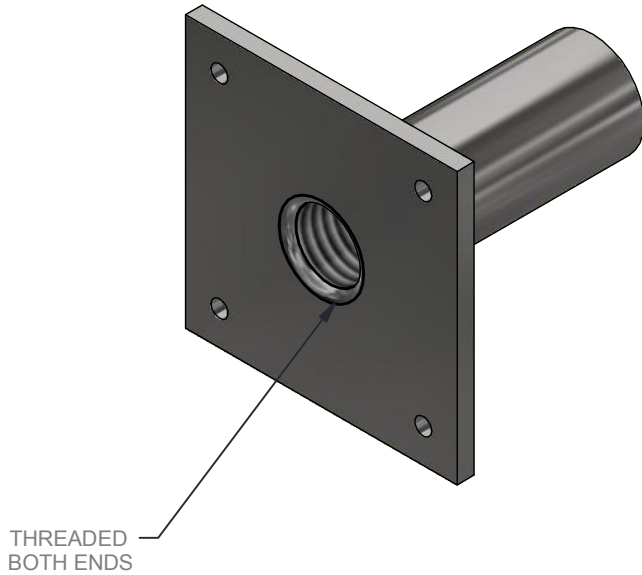

STRUCTURE ID: E999

# #4 BAR DOWEL COUPLER DAYTON SUPERIOR DBR COUPLER

#4 BAR DOWEL COUPLER DAYTON SUPERIOR DBR COUPLER :: STRUCTURE ID : E999

**ELEVATION VIEW**

**PLAN VIEW**

### INFORMATION:

- 2"X2" Washer For DBR Bar Size #4 Through #9
- Thread Specifications 1/2" - 13 UNC
- O.D X Length 3/4" X 1-7/8"

**LOCKE**  
SOLUTIONS

PROUDLY BASED IN  
HOUSTON, TEXAS

T : 832-804-7062  
F : 832-804-7071  
E : info@lockesolutions.com