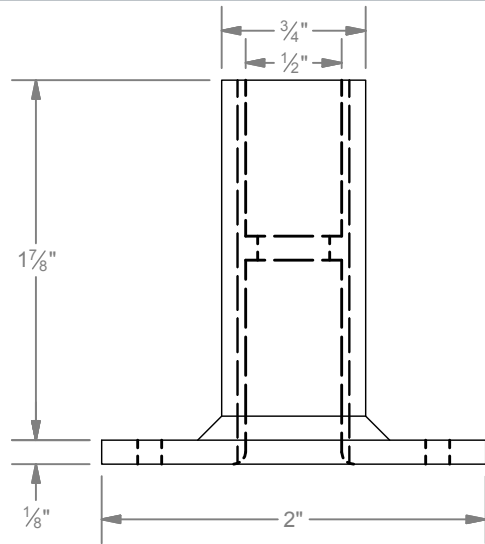

# #4 BAR DOWEL COUPLER DAYTON SUPERIOR DBR COUPLER

#4 BAR DOWEL COUPLER DAYTON SUPERIOR DBR COUPLER :: STRUCTURE ID : E999

**ELEVATION VIEW**

**PLAN VIEW**

### INFORMATION:

- 2"X2" Washer For DBR Bar Size #4 Through #9
- Thread Specifications 1/2" - 13 UNC
- O.D X Length 3/4" X 1-7/8"

**LOCKE**  
SOLUTIONS

PROUDLY BASED IN  
HOUSTON, TEXAS

T : 832-804-7062  
F : 832-804-7071  
E : info@lockesolutions.com