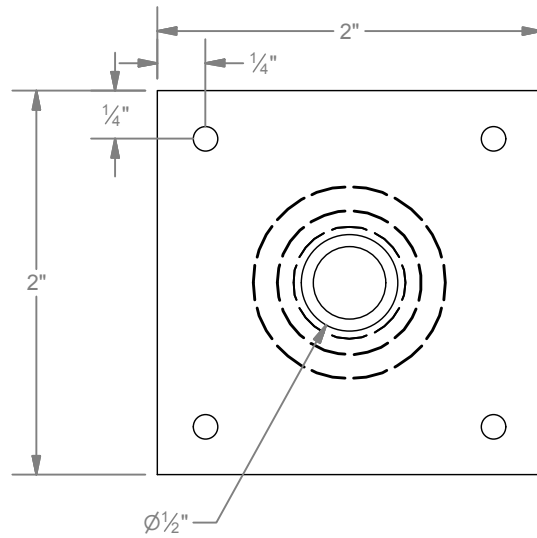

STRUCTURE ID: E999

# #4 BAR DOWEL COUPLER DAYTON SUPERIOR DBR COUPLER

#4 BAR DOWEL COUPLER DAYTON SUPERIOR DBR COUPLER :: STRUCTURE ID : E999

**ELEVATION VIEW**

**PLAN VIEW**

### INFORMATION:

- 2"X2" Washer For DBR Bar Size #4 Through #9
- Thread Specifications 1/2" - 13 UNC
- O.D X Length 3/4" X 1-7/8"

**LOCKE**  
SOLUTIONS

PROUDLY BASED IN  
HOUSTON, TEXAS

T : 832-804-7062  
F : 832-804-7071  
E : info@lockesolutions.com