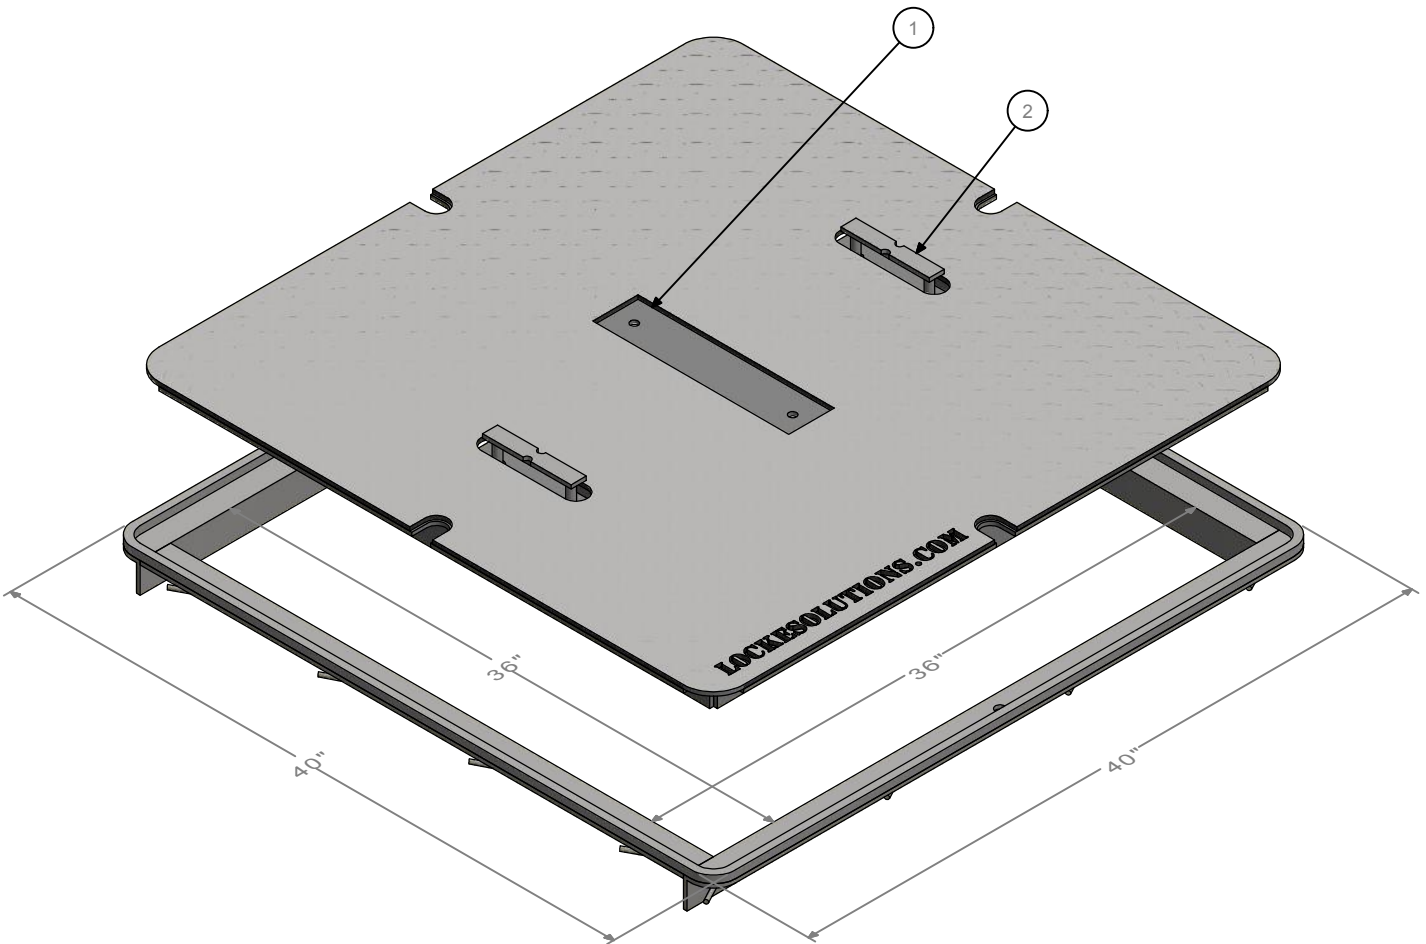

3'-0" X 3'-0" - Drag Off Cover & Frame Assembly

3'-0" X 3'-0" - Drag Off Cover & Frame Assembly ...

COMPONENTS:

1. HANDLE
2. TAG LOCATION
 - ELEC
 - COMM
 - CTMS
 - HIGH VOLTAGE
 - DATA
 - TRF SIG
 - POWER
 - FO CABLE
 - BLANK

*Custom Tag Available Upon Request

NOTES:

- HS-20 Rated
- Frame and Cover Available Options:
 - Galvanized
 - Painted
 - Aluminum
 - Powder Coated

WEIGHT:

FRAME - 51 LBS
COVER - 165 LBS

LOCKE
SOLUTIONS

PROUDLY BASED IN
HOUSTON, TEXAS