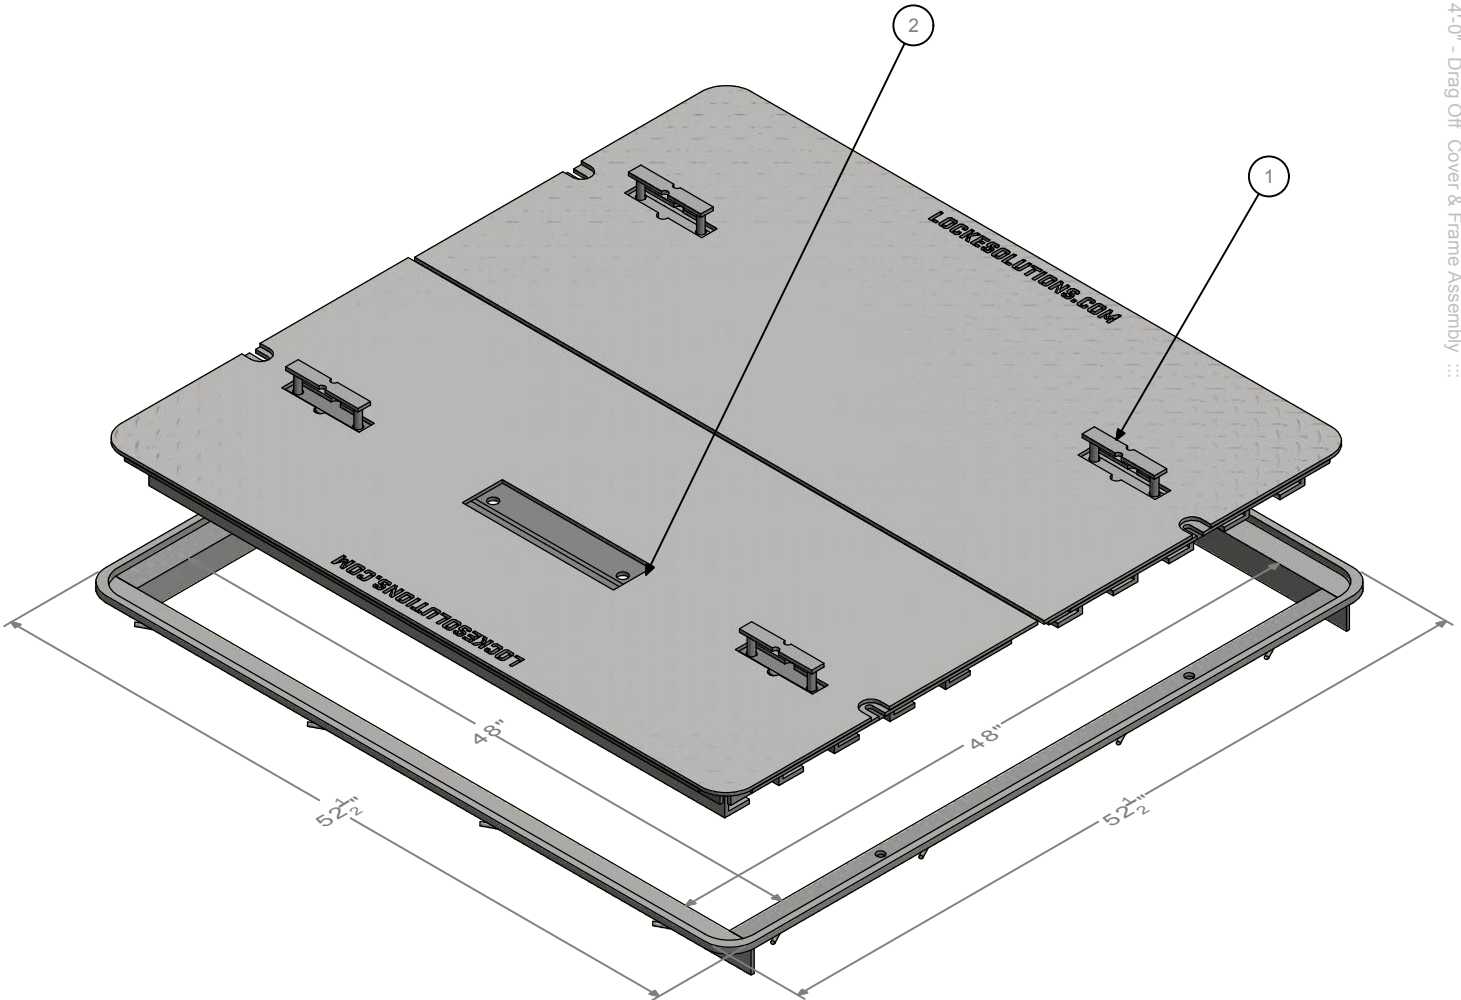

# 4'-0" X 4'-0" - Drag Off Cover & Frame Assembly

4'-0" X 4'-0" - Drag Off Cover & Frame Assembly ...

#### COMPONENTS:

1. HANDLE
2. TAG LOCATION
  - ELEC
  - COMM
  - CTMS
  - HIGH VOLTAGE
  - DATA
  - TRF SIG
  - POWER
  - FO CABLE
  - BLANK

\*Custom Tag Available Upon Request